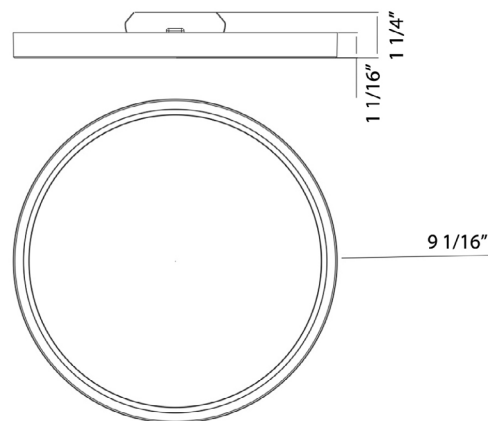

ORDERING INFORMATION

Part #	Finish
LL8537-9R-30K	WH
LL8537-HO-9R-30K	BN